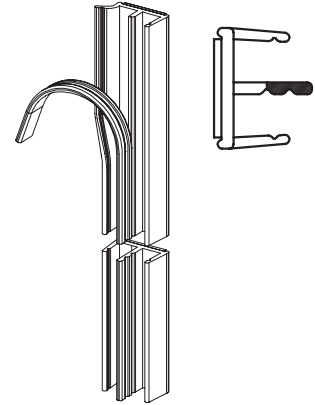

Glass Lip - Self Adhesive Door Seal - Clear (Model: JP.GLASSLIP.3000)

ASSEMBLY INSTRUCTIONS

* It's possible also to apply on frame.

WARNING !

Do not use soap-based cleanser.

Use exclusive isopropyl alcohol cleaning wipes.
Code: G.OF.DDS.CLEANER