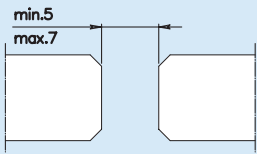

Glass Lip - Self Adhesive Door Seal - Clear (Model: JP.GLASSLIP.3000)

ASSEMBLY INSTRUCTIONS

* It's possible also to apply on frame.

WARNING !