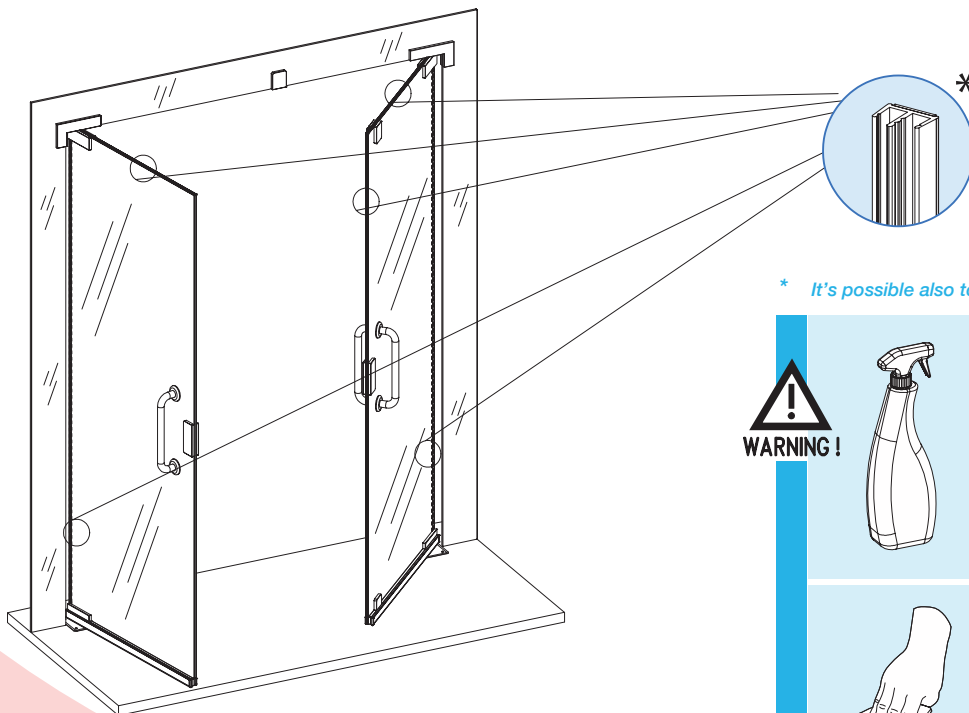

Glass Lip - Self Adhesive Door Seal - Clear (Model: JP.GLASSLIP.3000)

ASSEMBLY INSTRUCTIONS

* It's possible also to apply on frame.

WARNING !

Do not use soap-based cleanser.

Use exclusive isopropyl alcohol cleaning wipes.
Code: G.OF.DDS.CLEANER