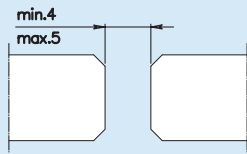

Glass Lip - Self Adhesive Door Seal - Clear (Model: JP.GLASSLIP.3000)

ASSEMBLY INSTRUCTIONS

* It's possible also to apply on frame.

WARNING !