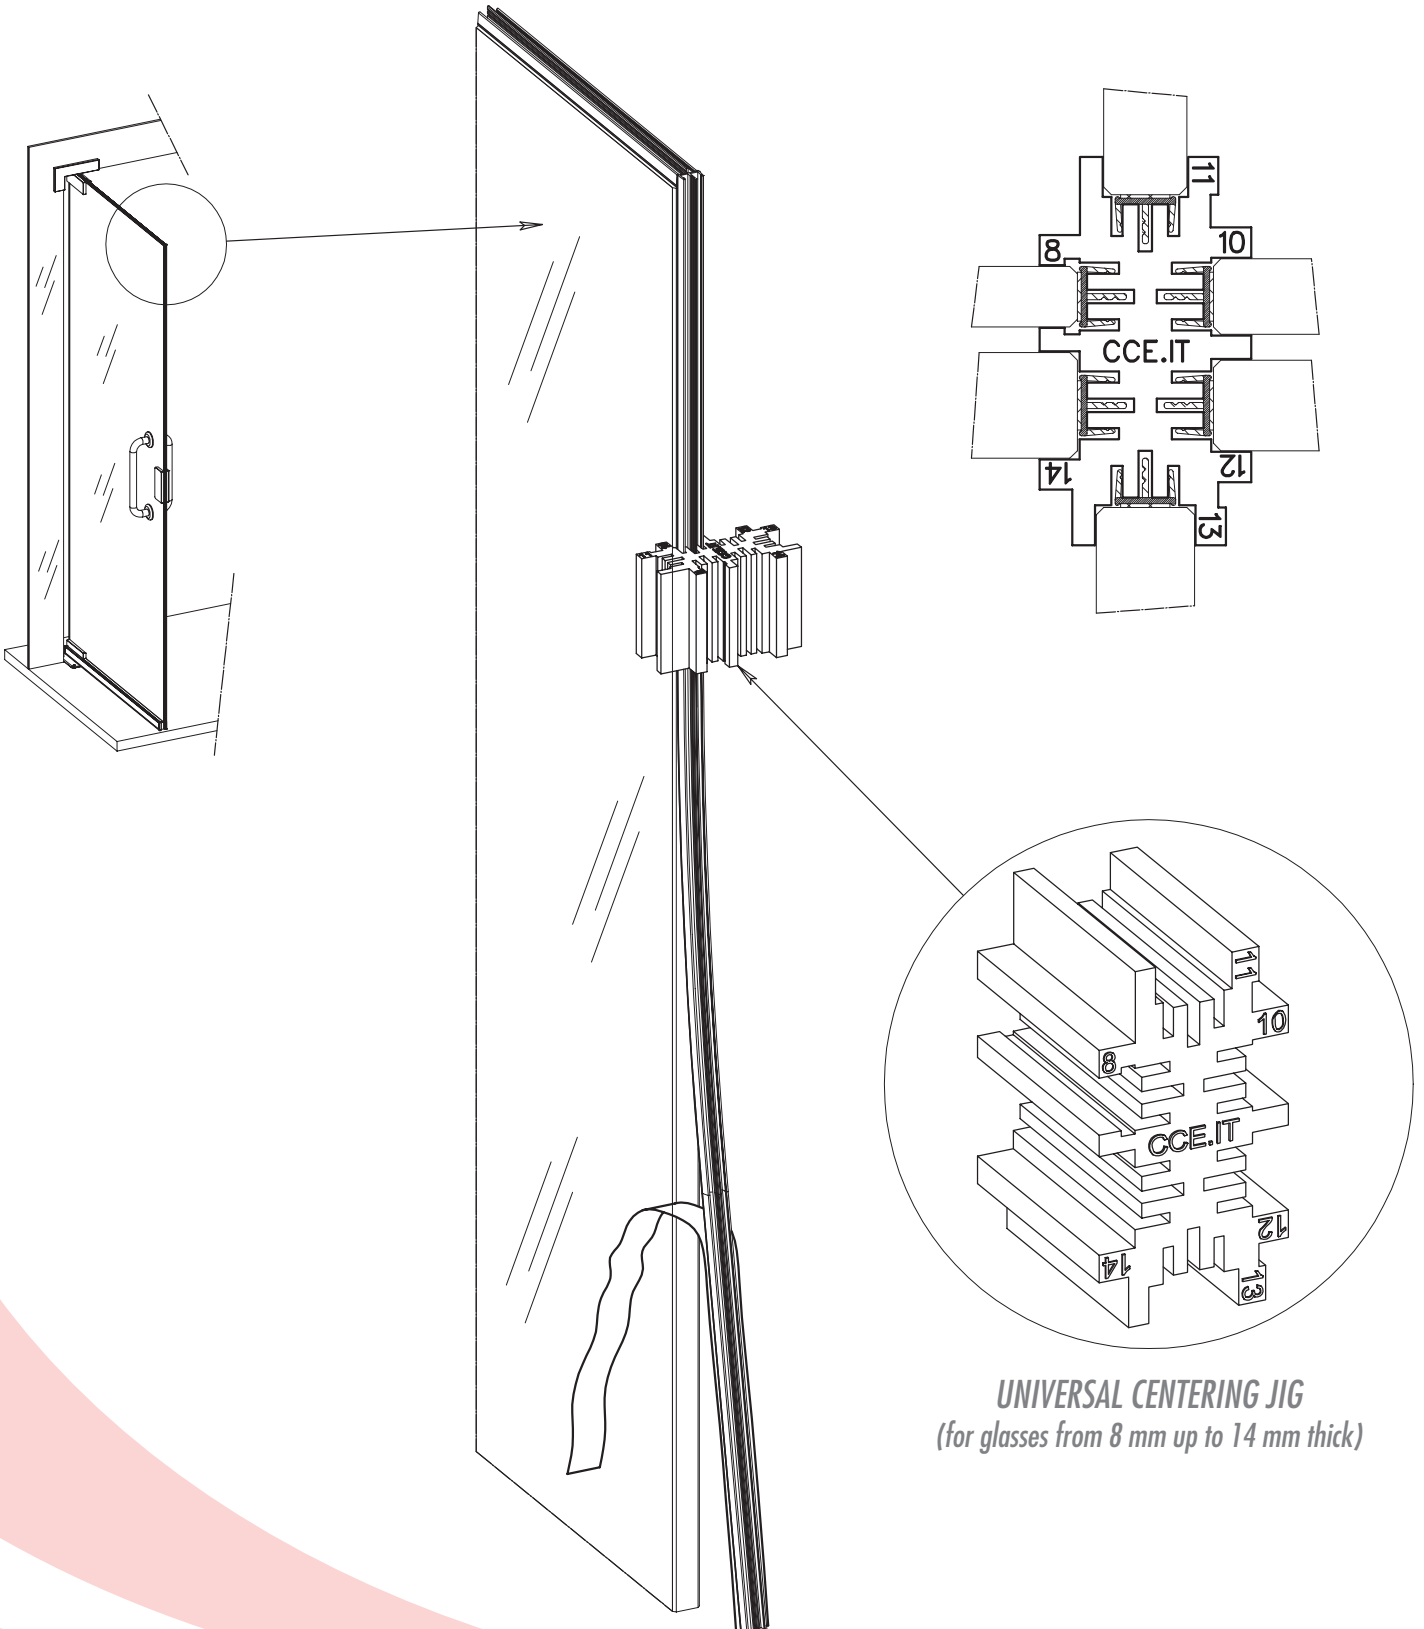

## Glass Lip - Self Adhesive Door Seal - Clear ( Model: JP.GLASSLIP.3000 )

### ASSEMBLY INSTRUCTIONS

**UNIVERSAL CENTERING JIG**  
(for glasses from 8 mm up to 14 mm thick)