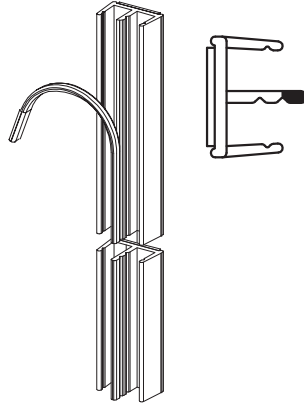

Glass Lip - Self Adhesive Door Seal - Clear (Model: JP.GLASSLIP.3000)

ASSEMBLY INSTRUCTIONS

* It's possible also to apply on frame.

WARNING !

Do not use soap-based cleanser.

Use exclusive isopropyl alcohol cleaning wipes.
Code: G.OF.DDS.CLEANER