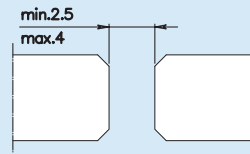

Glass Lip - Self Adhesive Door Seal - Clear (Model: JP.GLASSLIP.3000)

ASSEMBLY INSTRUCTIONS

* It's possible also to apply on frame.

WARNING !