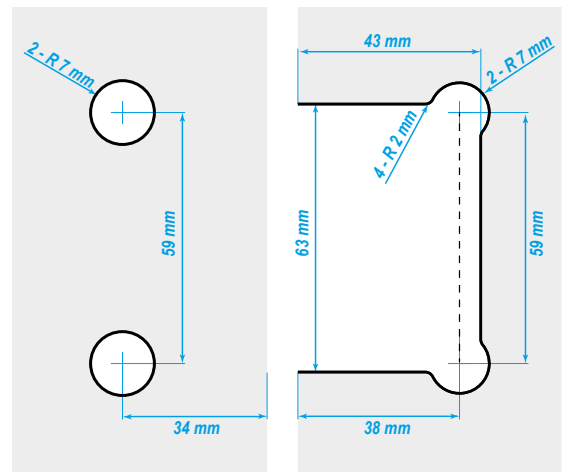

## Hinge Cut Out Details **Amazon Range**

### 180° Glass to Glass

for JHI403\_\_

Fix to Glass

Fix to Door

### 90° Glass to Glass

for JHI404\_\_

Fix to Glass

Fix to Door

### 135° Glass to Glass

for JHI402\_\_

Fix to Glass

Fix to Door