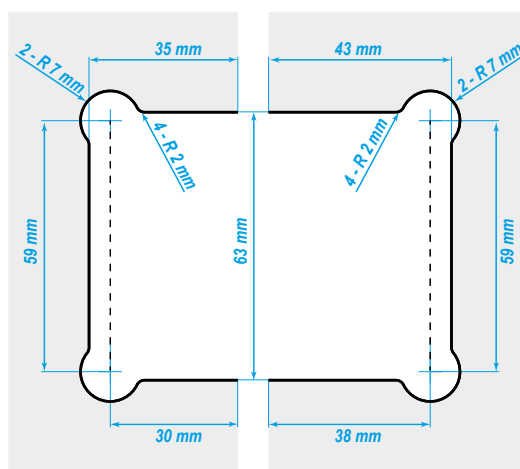

Fix to Door

135° Glass to Glass

for JHI402__

Fix to Glass