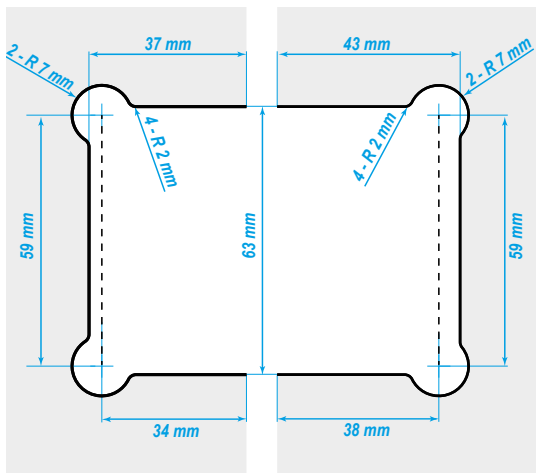

## Hinge Cut Out Details **Amazon Range**

### 180° Glass to Glass

for JHI403\_\_

Fix to Glass

Fix to Door

### 90° Glass to Glass

for JHI404\_\_

Fix to Glass

Fix to Door

### 135° Glass to Glass

for JHI402\_\_

Fix to Glass

Fix to Door