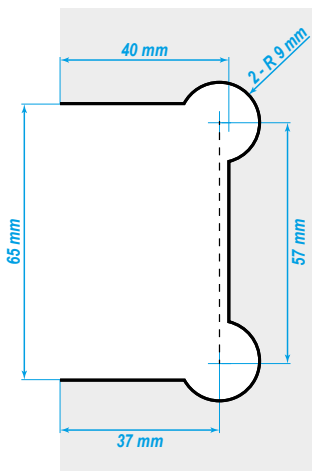

## Hinge Cut Out Details **Shannon SQ Range**

### 180° Glass to Glass

for JHI303SQ\_ \_

Fix to Glass

Fix to Door

### 90° Glass to Glass

for JHI304SQ\_ \_

Fix to Glass

Fix to Door

### 135° Glass to Glass

for JHI302SQ\_ \_

Fix to Glass

Fix to Door