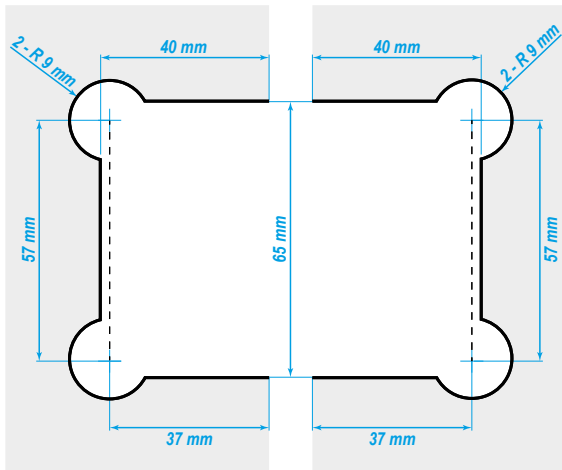

## Hinge Cut Out Details **Shannon SQ Range**

### 180° Glass to Glass

for JHI303SQ\_ \_

Fix to Glass

Fix to Door

### 90° Glass to Glass

for JHI304SQ\_ \_

Fix to Glass

Fix to Door

### 135° Glass to Glass

for JHI302SQ\_ \_

Fix to Glass

Fix to Door