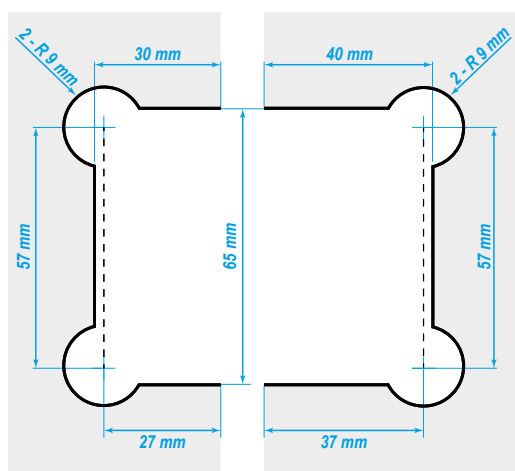

135° Glass to Glass

for JHI302SQ_ _