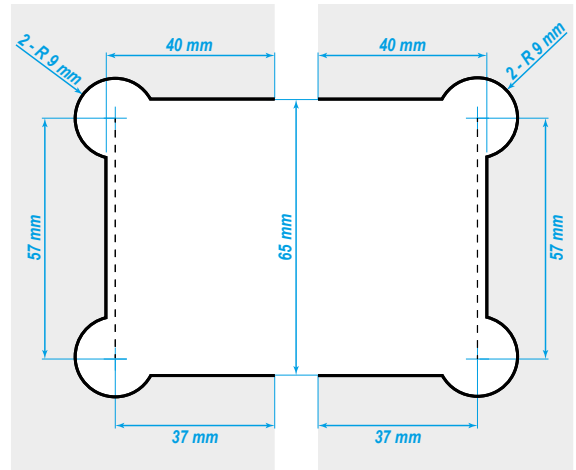

## Hinge Cut Out Details **Shannon SQ Range**

### 180° Glass to Glass

for JHI303SQ\_ \_

Fix to Glass

Fix to Door

### 90° Glass to Glass

for JHI304SQ\_ \_

Fix to Glass

Fix to Door