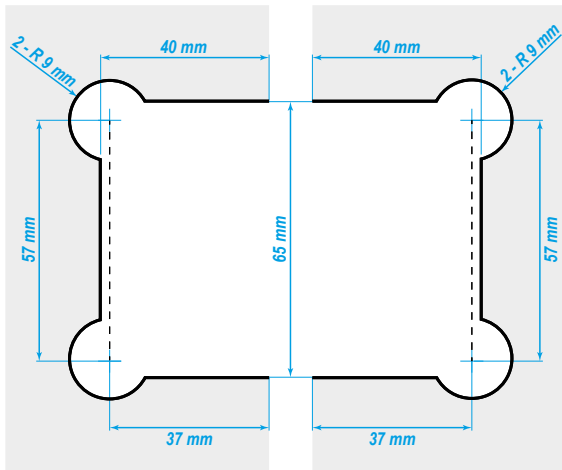

## Hinge Cut Out Details **Shannon Range**

### 180° Glass to Glass

for JHI303\_\_

Fix to Glass

Fix to Door

### 90° Glass to Glass

for JHI304\_\_

Fix to Glass

Fix to Door

### 135° Glass to Glass

for JHI302\_\_

Fix to Glass

Fix to Door