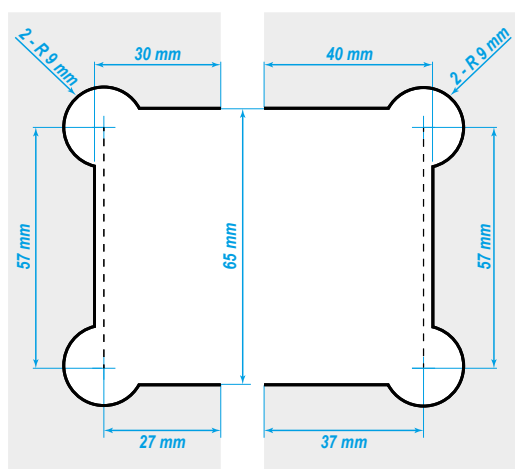

135° Glass to Glass

for JHI302__