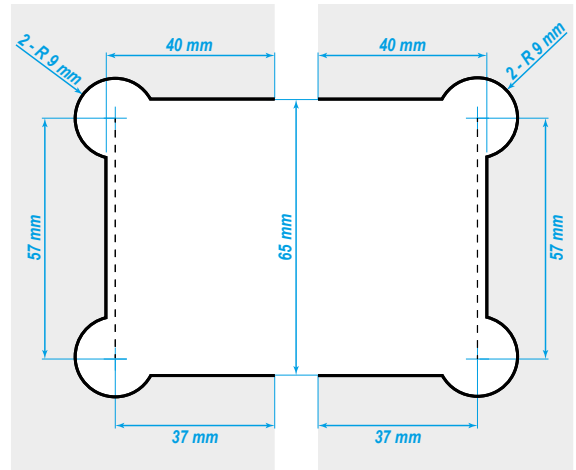

## Hinge Cut Out Details **Shannon Range**

### 180° Glass to Glass

for JHI303\_\_

Fix to Glass

Fix to Door

### 90° Glass to Glass

for JHI304\_\_

Fix to Glass

Fix to Door

### 135° Glass to Glass

for JHI302\_\_

Fix to Glass

Fix to Door