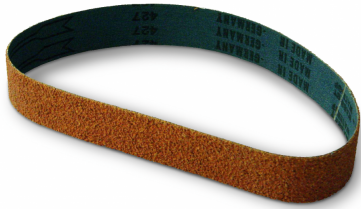

2400x100 Cork Belt For Glass Edge Finishing (Model: FPB.2400.100.CK)

Attributes:

Product Code: FPB.2400.100.CK

Unit Of Sale: Each
