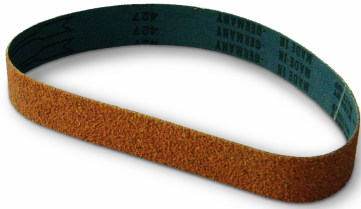

2690x100 Cork Belt For Glass Edge Finishing (Model: FPB.2690.100.CK)

Attributes:

Product Code: FPB.2690.100.CK

Unit Of Sale: Each
