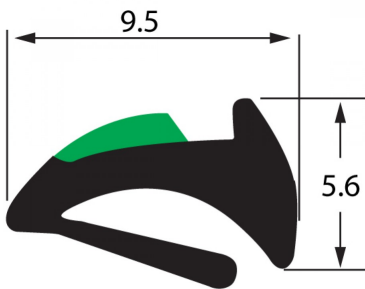

Tear Off Black Dry Glazing Wedge Gasket - Thin - Black ( Model: G.DGG.004 )

Attributes:

**Product Code:** G.DGG.004

**Unit Of Sale:** 200mtrs