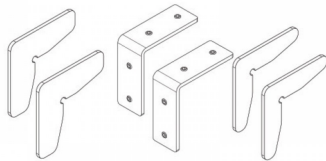

Cleat Kit For H Type Door Frame - SS ( Model: G.DK.AC.004 )

- H-type door frame cleat kit available in Stainless Steel.
- Used to securely assemble the H-type door frame in order to keep the joints tight and secure.
- One kit required per door frame.

Attributes:

**Product Code:** G.DK.AC.004

**Unit Of Sale:** Set

---