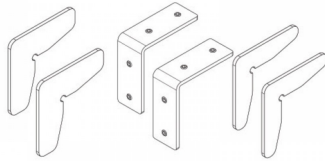

Cleat Kit For H Type Door Frame - SS (Model: G.DK.AC.004)

- H-type door frame cleat kit available in Stainless Steel.
- Used to securely assemble the H-type door frame in order to keep the joints tight and secure.
- One kit required per door frame.

Attributes:

Product Code: G.DK.AC.004

Unit Of Sale: Set
