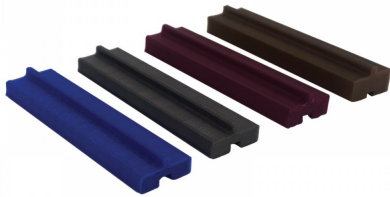

4mm Packers - Plastic ( Model: G.DK.AC.006 )

- Available in four different thicknesses, 3, 4, 5 & 6mm.
- These packers slot easily into the base track under the glass to adjust the glass height.

Attributes:

**Product Code:** G.DK.AC.006

**Unit Of Sale:** Pack of 10