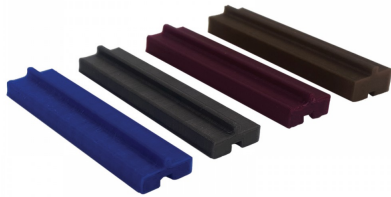

4mm Packers - Plastic (Model: G.DK.AC.006)

- Available in four different thicknesses, 3, 4, 5 & 6mm.
- These packers slot easily into the base track under the glass to adjust the glass height.

Attributes:

Product Code: G.DK.AC.006

Unit Of Sale: Pack of 10