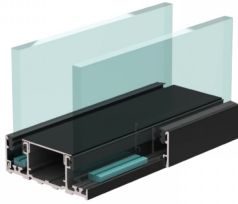

Double Glazed Base Profile - Black (Model: G.DK.DG.BK.002)

- Double glazed base profile is suitable for glass thicknesses of 8-12.76mm.
- Max height should not exceed 3200mm.
- For heights over 2800mm, 12mm or 12.76mm laminate glass is recommended.
- 6m profiles must be cut for shipping, maximum length 3m, please specify cut points

Attributes:

Product Code: G.DK.DG.BK.002

Unit Of Sale: 6000mm