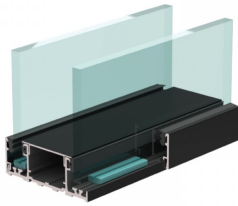

Double Glazed Base Profile - Black (Model: G.DK.DG.BK.002)

- Double glazed base profile is suitable for glass thicknesses of 8-12.76mm.
- Max height should not exceed 3200mm.
- For heights over 2800mm, 12mm or 13.5mm laminate glass is recommended.
- 6m profiles must be cut for shipping, maximum length 3m, please specify cut points

Attributes:

Product Code: G.DK.DG.BK.002

Unit Of Sale: 6000mm