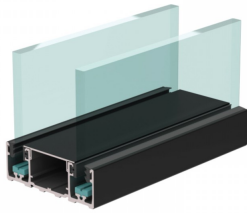

Double Glazed Top Profile - Black (Model: G.DK.DG.BK.003)

- Double glazed top profile is suitable for glass thicknesses of 8-12.76mm.
- Max height should not exceed 3200mm.
- For heights over 2800mm, 12mm or 12.76mm laminate glass is recommended.

Attributes:

Product Code: G.DK.DG.BK.003

Unit Of Sale: 6000mm