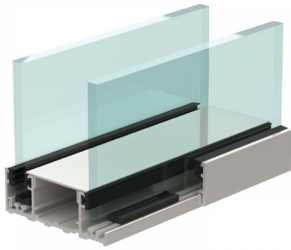

Double Glazed Base Profile - Silver Anodised (Model: G.DK.DG.SA.002)

- Double glazed base profile is suitable for glass thicknesses of 8-12.76mm.
- Max height should not exceed 3200mm.
- For heights over 2800mm, 12mm or 13.5mm laminate glass is recommended.
- 6m profiles must be cut for shipping, maximum length 3m, please specify cut points

Attributes:

Product Code: G.DK.DG.SA.002

Unit Of Sale: 6 Metres