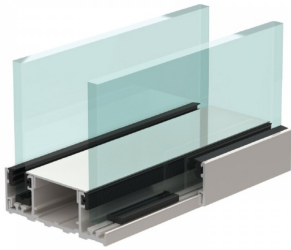

## Double Glazed Base Profile - Silver Anodised ( Model: G.DK.DG.SA.002 )

- Double glazed base profile is suitable for glass thicknesses of 8-12.76mm.
- Max height should not exceed 3200mm.
- For heights over 2800mm, 12mm or 12.76mm laminate glass is recommended.
- 6m profiles must be cut for shipping, maximum length 3m, please specify cut points

### Attributes:

**Product Code:** G.DK.DG.SA.002

**Unit Of Sale:** 6 Metres