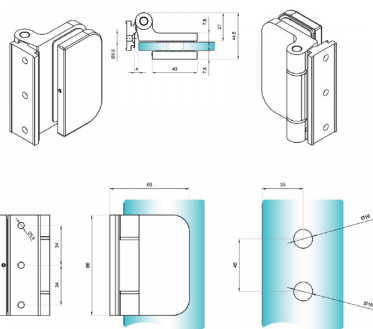

Dynamik Door Hinge - Black - Round Corners (Model: G.DK.SG.BK.008)

- The Round integrated door hinges work with the H-type, Z-type and L-type aluminium door frames and are suitable for glass thicknesses of 8-10mm.
- The recommended max door height is 2400mm.
- Above a height of 2200 mm, it is recommended to use 3 hinges.
- The maximum recommended weight of glass doors using these hinges:
 2 hinges = 80kg
 3 hinges = 100kg

Attributes:

Product Code: G.DK.SG.BK.008

Unit Of Sale: Each