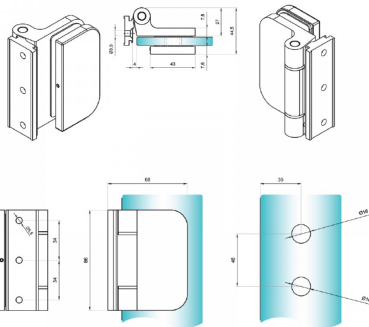

**Dynamik Door Hinge - Anodised - Round Corners ( Model: G.DK.SG.SA.008 )**

- The Round integrated door hinges work with the H-type, Z-type and L-type aluminium door frames and are suitable for glass thicknesses of 8-10mm.
- The recommended max door height is 2400mm.
- Above a height of 2200 mm, it is recommended to use 3 hinges.
- The maximum recommended weight of glass doors using these hinges:  
 2 hinges = 80kg  
 3 hinges = 100kg

**Attributes:**

**Product Code:** G.DK.SG.SA.008

**Unit Of Sale:** Each