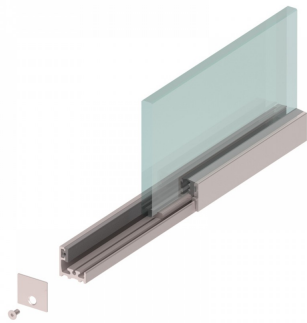

26 x 28mm Base Profile & Cover - Anodised (Model: G.DK.SG.SA.009)

- Aluminium glass partition system for use on the bottom and side.
- A two part system for very fast and easy installation. Gasket kits sold separately, dependent on glass thickness.
- Available in two different finishes.

Attributes:

Product Code: G.DK.SG.SA.009

Unit Of Sale: 3000mm