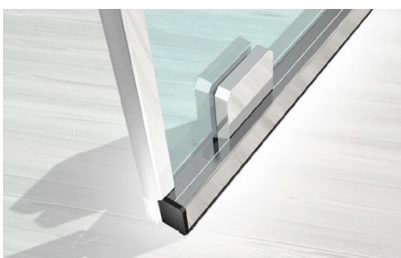

Pivot Door Brush Seal & Spacer - 1230mm - SS Effect ( Model: G.OF.DDS.GP.1230.SS )

- A door bottom seal which closes the gap between the glass door bottom and the floor.
- Can be installed on every traditional hinges door and also pivot doors with concealed floor pump.
- The seal adapts to the floor pump with a self-levelling spring system.
- 6060 T6 aluminium alloy profiles.
- To be fixed in place using a high-strength double-sided adhesive tape.
- Supplied in a stainless steel finish.