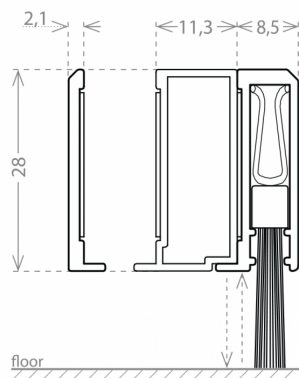

Pivot Door Brush Seal & Spacer - 1230mm - SS Effect ( Model: G.OF.DDS.GP.1230.SS )

- A door bottom seal which closes the gap between the glass door bottom and the floor.
- Can be installed on every traditional hinges door and also pivot doors with concealed floor pump.
- The seal adapts to the floor pump with a self-levelling spring system.
- 6060 T6 aluminium alloy profiles.
- To be fixed in place using a high-strength double-sided adhesive tape.
- Supplied in a stainless steel finish.

**Attributes:**

**Product Code:** G.OF.DDS.GP.1230.SS

**Unit Of Sale:** Each