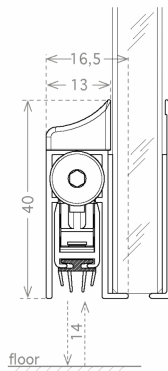

Side Mounted Glass Door Drop Down Seal - 1030mm - Anodised (Model: G.OF.DDS.GS.1030.AN)

- Graduated scissor action - seal drops on hinge side before lock side.
- 14mm maximum drop.
- 6060 T6 aluminium alloy profiles.
- Activation kit and closing plug included.
- To be fixed in place using a high-strength double-sided adhesive tape.
- Can be trimmed up to 150 mm on the opposite side to the plunger.
- Supplied in a silver anodised finish.
- Also available in a stainless steel or black anodised finish.