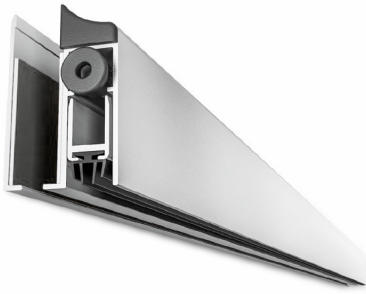

Side Mounted Glass Door Drop Down Seal - 1030mm - Anodised (Model: G.OF.DDS.GS.1030.AN)

- Graduated scissor action - seal drops on hinge side before lock side.
- 14mm maximum drop.
- 6060 T6 aluminium alloy profiles.
- Activation kit and closing plug included.
- To be fixed in place using a high-strength double-sided adhesive tape.
- Can be trimmed up to 150 mm on the opposite side to the plunger.
- Supplied in a silver anodised finish.
- Also available in a stainless steel or black anodised finish.

Attributes:

Product Code: G.OF.DDS.GS.1030.AN

Unit Of Sale: Each