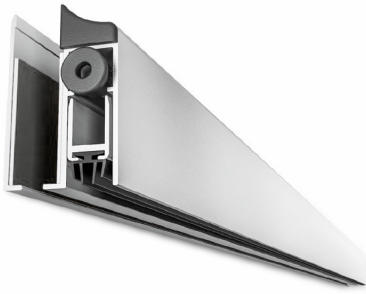

Side Mounted Glass Door Drop Down Seal - 1030mm - Black (Model: G.OF.DDS.GS.1030.BL)

- Graduated scissor action - seal drops on hinge side before lock side.
- 14mm maximum drop.
- 6060 T6 aluminium alloy profiles.
- Activation kit and closing plug included.
- To be fixed in place using a high-strength double-sided adhesive tape.
- Can be trimmed up to 150 mm on the opposite side to the plunger.
- Supplied in a black anodised finish.
- Also available in a stainless steel or silver anodised finish.

Attributes:

Product Code: G.OF.DDS.GS.1030.BL

Unit Of Sale: Each