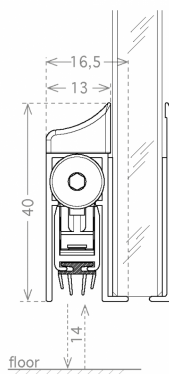

Side Mounted Glass Door Drop Down Seal - 1030mm - Black (Model: G.OF.DDS.GS.1030.BL)

- Graduated scissor action - seal drops on hinge side before lock side.
- 14mm maximum drop.
- 6060 T6 aluminium alloy profiles.
- Activation kit and closing plug included.
- To be fixed in place using a high-strength double-sided adhesive tape.
- Can be trimmed up to 150 mm on the opposite side to the plunger.
- Supplied in a black anodised finish.
- Also available in a stainless steel or silver anodised finish.