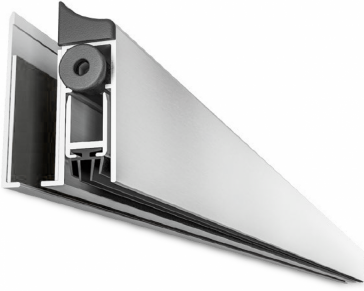

Side Mounted Glass Door Drop Down Seal - 1030mm - SS Finish (Model: G.OF.DDS.GS.1030.SS)

- Graduated scissor action - seal drops on hinge side before lock side.
- 14mm maximum drop.
- 6060 T6 aluminium alloy profiles.
- Activation kit and closing plug included.
- To be fixed in place using a high-strength double-sided adhesive tape.
- Can be trimmed up to 150 mm on the opposite side to the plunger.
- Supplied in a stainless steel finish.
- Also available in a black anodised or silver anodised finish.

Attributes:

Product Code: G.OF.DDS.GS.1030.SS

Unit Of Sale: Each