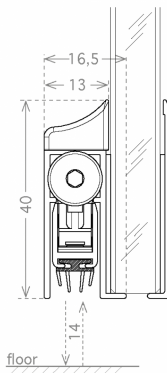

Side Mounted Glass Door Drop Down Seal - 1030mm - SS Finish (Model: G.OF.DDS.GS.1030.SS)

- Graduated scissor action - seal drops on hinge side before lock side.
- 14mm maximum drop.
- 6060 T6 aluminium alloy profiles.
- Activation kit and closing plug included.
- To be fixed in place using a high-strength double-sided adhesive tape.
- Can be trimmed up to 150 mm on the opposite side to the plunger.
- Supplied in a stainless steel finish.
- Also available in a black anodised or silver anodised finish.