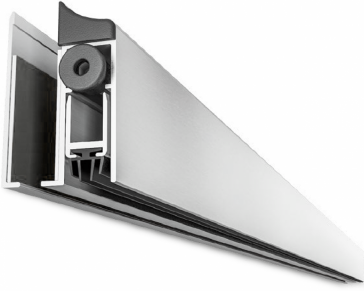

Side Mounted Glass Door Drop Down Seal - 1130mm - Black ( Model: G.OF.DDS.GS.1130.BL )

- Graduated scissor action - seal drops on hinge side before lock side.
- 14mm maximum drop.
- 6060 T6 aluminium alloy profiles.
- Activation kit and closing plug included.
- To be fixed in place using a high-strength double-sided adhesive tape.
- Can be trimmed up to 150 mm on the opposite side to the plunger.
- Supplied in a black anodised finish.
- Also available in a stainless steel or silver anodised finish.

Attributes:

**Product Code:** G.OF.DDS.GS.1130.BL

**Unit Of Sale:** Each