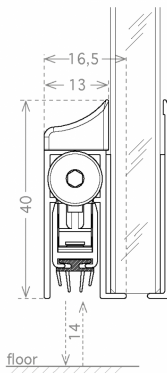

Side Mounted Glass Door Drop Down Seal - 1130mm - Black (Model: G.OF.DDS.GS.1130.BL)

- Graduated scissor action - seal drops on hinge side before lock side.
- 14mm maximum drop.
- 6060 T6 aluminium alloy profiles.
- Activation kit and closing plug included.
- To be fixed in place using a high-strength double-sided adhesive tape.
- Can be trimmed up to 150 mm on the opposite side to the plunger.
- Supplied in a black anodised finish.
- Also available in a stainless steel or silver anodised finish.