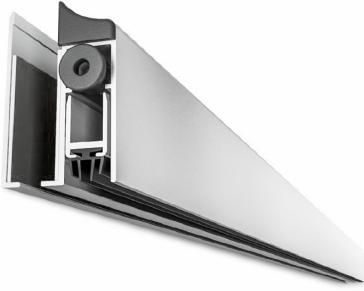

Side Mounted Glass Door Drop Down Seal - 1130mm - Black (Model: G.OF.DDS.GS.1130.BL)

- Graduated scissor action - seal drops on hinge side before lock side.
- 14mm maximum drop.
- 6060 T6 aluminium alloy profiles.
- Activation kit and closing plug included.
- To be fixed in place using a high-strength double-sided adhesive tape.
- Can be trimmed up to 150 mm on the opposite side to the plunger.
- Supplied in a black anodised finish.
- Also available in a stainless steel or silver anodised finish.

Attributes:

Product Code: G.OF.DDS.GS.1130.BL

Unit Of Sale: Each