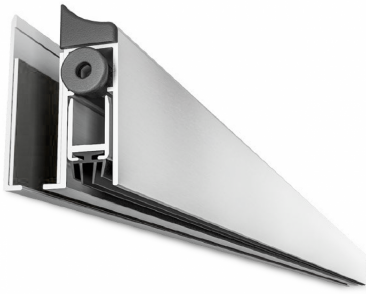

Side Mounted Glass Door Drop Down Seal - 930mm - Anodised ( Model: G.OF.DDS.GS.930.AN )

- Graduated scissor action - seal drops on hinge side before lock side.
- 14mm maximum drop.
- 6060 T6 aluminium alloy profiles.
- Activation kit and closing plug included.
- To be fixed in place using a high-strength double-sided adhesive tape.
- Can be trimmed up to 150 mm on the opposite side to the plunger.
- Supplied in a silver anodised finish.
- Also available in a stainless steel or black anodised finish.

**Attributes:**

**Product Code:** G.OF.DDS.GS.930.AN

**Unit Of Sale:** Each