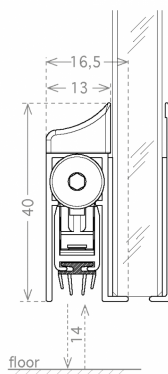

Side Mounted Glass Door Drop Down Seal - 930mm - Anodised ( Model: G.OF.DDS.GS.930.AN )

- Graduated scissor action - seal drops on hinge side before lock side.
- 14mm maximum drop.
- 6060 T6 aluminium alloy profiles.
- Activation kit and closing plug included.
- To be fixed in place using a high-strength double-sided adhesive tape.
- Can be trimmed up to 150 mm on the opposite side to the plunger.
- Supplied in a silver anodised finish.
- Also available in a stainless steel or black anodised finish.