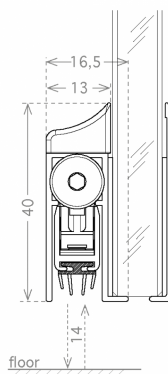

Side Mounted Glass Door Drop Down Seal - 930mm - Black (Model: G.OF.DDS.GS.930.BL)

- Graduated scissor action - seal drops on hinge side before lock side.
- 14mm maximum drop.
- 6060 T6 aluminium alloy profiles.
- Activation kit and closing plug included.
- To be fixed in place using a high-strength double-sided adhesive tape.
- Can be trimmed up to 150 mm on the opposite side to the plunger.
- Supplied in a black anodised finish.
- Also available in a stainless steel or silver anodised finish.