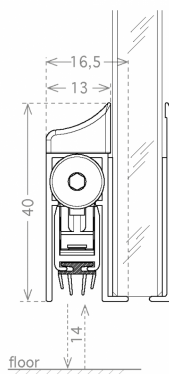

Side Mounted Glass Door Drop Down Seal - 930mm - SS Finish ( Model: G.OF.DDS.GS.930.SS )

- Graduated scissor action - seal drops on hinge side before lock side.
- 14mm maximum drop.
- 6060 T6 aluminium alloy profiles.
- Activation kit and closing plug included.
- To be fixed in place using a high-strength double-sided adhesive tape.
- Can be trimmed up to 150 mm on the opposite side to the plunger.
- Supplied in a stainless steel finish.
- Also available in a black anodised or silver anodised finish.

Attributes:

**Product Code:** G.OF.DDS.GS.930.SS

**Unit Of Sale:** Each