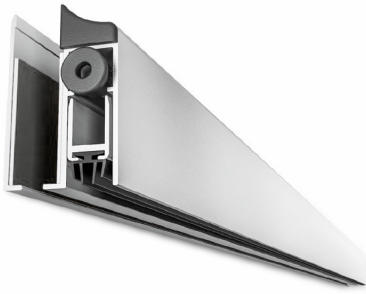

Side Mounted Glass Door Drop Down Seal - 930mm - SS Finish ( Model: G.OF.DDS.GS.930.SS )

- Graduated scissor action - seal drops on hinge side before lock side.
- 14mm maximum drop.
- 6060 T6 aluminium alloy profiles.
- Activation kit and closing plug included.
- To be fixed in place using a high-strength double-sided adhesive tape.
- Can be trimmed up to 150 mm on the opposite side to the plunger.
- Supplied in a stainless steel finish.
- Also available in a black anodised or silver anodised finish.

Attributes:

**Product Code:** G.OF.DDS.GS.930.SS

**Unit Of Sale:** Each