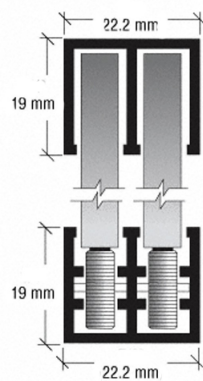

Glass Door Rail Wheeled Bottom Track (Model: G0012)

- Perfect for showcases and display cabinets.
- Designed for 6mm toughened glass.
- Smooth operating nylon rollers are built into the lower track.
- Simple 'lift and drop' glass installation.
- Glass Height = Opening Height minus 22mm.
- Top channel can be used as side jambs or for a surround frame.
- Polished aluminium finish (same as shiny chrome finish).
- For use with the [Glass Door Top Track Guide](#).

Attributes:

Product Code: G0012

Unit Of Sale: 2 Metre