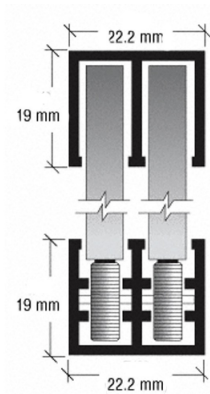

Glass Door Top Track Guide (Model: G0013)

- Perfect for showcases and display cabinets.
- Designed for 6mm toughened glass.
- Smooth operating nylon rollers are built into the lower track.
- Simple 'lift and drop' glass installation.
- Glass Height = Opening Height minus 22mm.
- Top channel can be used as side jambs or for a surround frame.
- Polished aluminium finish.(sames as shiny chrome finish)
- For use with the [Glass Door Rail Wheeled Bottom Track](#).

Attributes:

Product Code: G0013

Unit Of Sale: 2 Metre