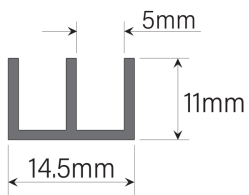

4mm Plastic Sliding Track - Top - Black - 2.44 Metres ( Model: G0015 )

- For sliding glass door & window systems.
- Sold in 2.44 metre lengths.

General Wall Thickness 1.4mm

Attributes:

**Product Code:** G0015

**Unit Of Sale:** 2.44 Mtr