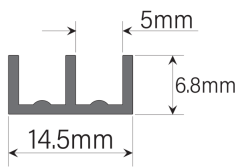

4mm Plastic Sliding Track - Bottom - Black - 2.44 Metres (Model: G0018)

- For sliding glass door & window systems.
- Sold in 2.44 metre lengths.

General Wall Thickness 1.4mm

Attributes:

Product Code: G0018

Unit Of Sale: 2.44 Mtr