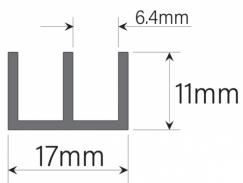

6mm Plastic Sliding Track - Top - Black - 1.83 Metres (Model: G0021)

- For sliding glass door & window systems.
- Sold in 1.83 metre lengths.

Attributes:

Product Code: G0021

Unit Of Sale: 1.83 Mtr

General Wall Thickness 1.3mm