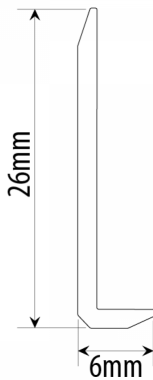

Polished Aluminium Right Angle L Bar 25x6mm 3.66 Metres (Model: G0043)

This L-Bar is an all purpose extrusion.

Use it as an edge protector on complete mirror door installations, or on wall mirrors where a lower lip is not required.

Also good as an edge protector for glass tops.

Attributes:

Product Code: G0043

Unit Of Sale: Length