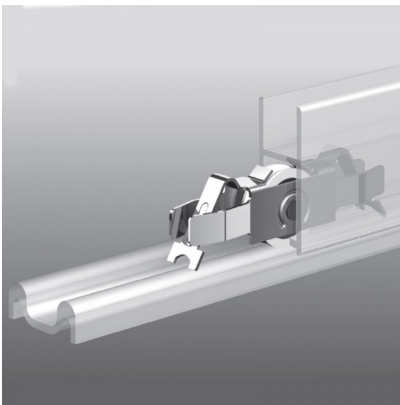

Sliding Track Bearing Wheel (Model: G0049)

Roller bearing (plastic steel ball bearing).

Attributes:

Product Code: G0049

Unit Of Sale: Each

Sliding door cover for glass 6-8 mm