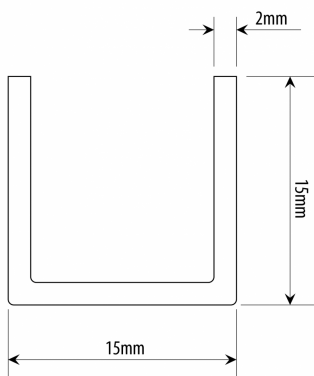

15mm X 15mm U Channel - Anodised Aluminium - 11mm Groove (Model: G70015238)

- 15mm wide x 15mm high u channel with a 11mm groove.
- The material is normally fixed in the u channel by silicone or similar adhesive suitable for use with the material.
- The depth of the u channel is ideal for disguising any discrepancy in the plumbness of the wall, allowing for the glass to be cut straight.
- U channel supplied in an anodised aluminium finish.

Attributes:

Product Code: G70015238

Unit Of Sale: 5 Mtr

ANODISED ALUMINIUM FINISH