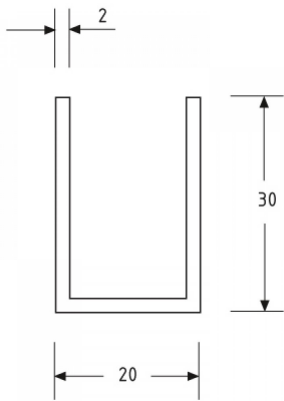

20mm X 30mm U Channel - Alinox (SS Effect) - 16mm Groove (Model: G70030257)

Attributes:

Product Code: G70030257

Unit Of Sale: 5 Mtr

ALINOX (SS EFFECT) FINISH