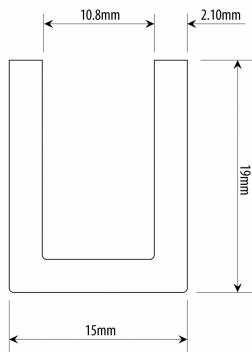

15mm Polished Silver U Channel For 10mm Thick Glass (Model: G7013)

U channel suitable for 10mm thick glass.

The most popular U channel for bespoke shower enclosures.

The depth of the u channel is ideal for disguising any discrepancy in the plumbness of the wall, allowing for the glass to be cut straight.

The glass is generally held in the profile by silicone or similar adhesive.

Attributes:

Product Code: G7013

Unit Of Sale: 2.41 mtr

POLISHED SILVER FINISH