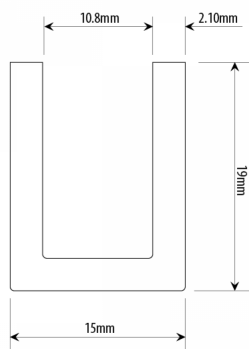

## 15mm Black U Channel - 10mm Thick Glass ( Model: G7013BL )

Suitable for 10mm thick glass.

The most popular U channel for bespoke shower enclosures.

The depth of the channel is ideal for disguising any discrepancy in the plumbness of the wall, allowing for the glass to be cut straight.

The glass is generally held in the profile by silicone or similar adhesive.

### Attributes:

**Product Code:** G7013BL

**Unit Of Sale:** 2.41 Metre