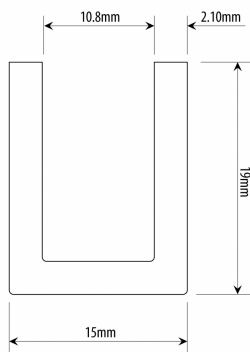

15 mm Polished Gold U Channel 10mm Glass (Model: G7014)

U channel suitable for 10mm thick glass.

The most popular U channel for bespoke shower enclosures.

The depth of the u channel is ideal for disguising any discrepancy in the plumbness of the wall, allowing for the glass to be cut straight.

The glass is generally held in the profile by silicone or similar adhesive.

Attributes:

Product Code: G7014

Unit Of Sale: 2.41 Mtr