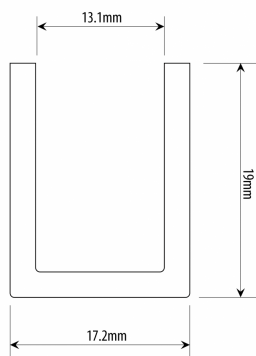

17 mm Polished Silver U Channel 12mm Glass (Model: G7015)

U channel suitable for 12mm thick glass.

The depth of the u channel is ideal for disguising any discrepancy in the plumbness of the wall, allowing for the glass to be cut straight.

The glass is generally held in the profile by silicone or similar adhesive.

Attributes:

Product Code: G7015

Unit Of Sale: 2.41 Mtr

POLISHED SILVER FINISH