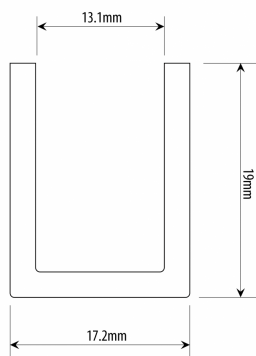

17 mm Polished Gold U Channel 12mm Glass (Model: G7016)

U channel suitable for 12mm thick glass.

The depth of the u channel is ideal for disguising any discrepancy in the plumbness of the wall, allowing for the glass to be cut straight.

The glass is generally held in the profile by silicone or similar adhesive.

Attributes:

Product Code: G7016

Unit Of Sale: 2.41 Mtr