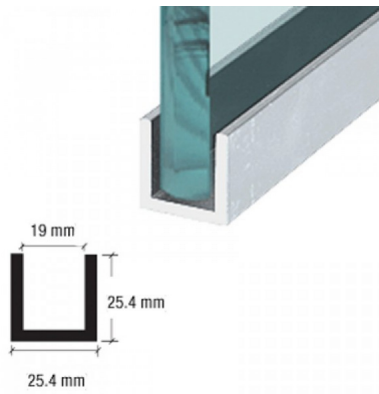

Dry Glazing U Channel - 25x25x19mm - Bright Aluminium (Model: G7034B)

- These U Channels provide the most economical way to glaze heavy glass.

- Using the Deep U Channel on the top and Shallow U Channel on the bottom allows for the 'shuffle glaze' method of glazing.

- The glass can be secured with silicone sealant or our Top Load Roll-In Glazing Gasket.

- Roll in wedge gaskets for 10 or 12mm glass are sold separately.

- GASKET IS SOLD PER METRE 6M WILL BE REQUIRED****

Attributes:

Product Code: G7034B

Unit Of Sale: 3 Metre
