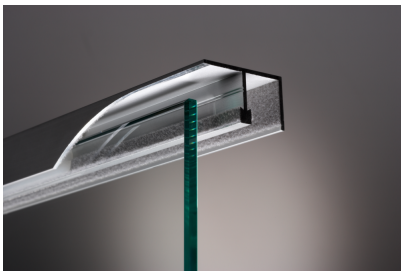

- Robustus is a fittings system for glass thicknesses from 10mm to 12.76 mm.
- It can be used in a range between 70 kg (2 rollers) and 140 kg (4 rollers) and is therefore also suitable for security glass.
- The option of a lateral frame profile section with damper profile protects the glass at the edges and stops dust.
- Adjustable end position damping devices stop the glass from striking the lateral frame and at the same time prevent it from being lifted off.
- [Click here for Glass Width Dimensions Guide.](#)