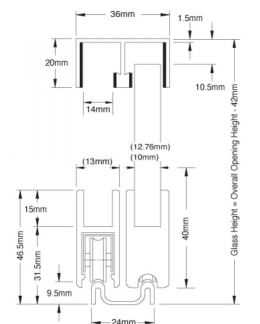

Attributes:

Product Code: GSTR001

Unit Of Sale: 2.5 Mtrs