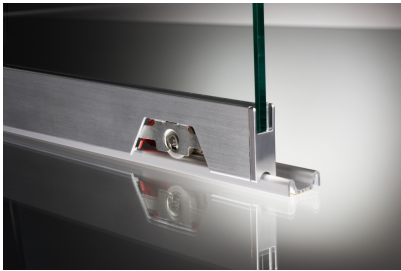

## ROBUSTUS Sliding Track Wheel ( Model: GSTR006 )

- The Robustus roller technology allows for a load of up to 70 kg with 2 rollers and up to 140 kg with 4 rollers.
- The single-unit spring steel housing of the Robustus roller assembly has alignment guides and locking struts.
- The alignment guides ensure the self-alignment of the roller assembly in the roller profile in the direction of movement.
- The locking struts are wedged into the roller profile and resist any attempt to move them with increasing retention force. This ensures extremely quiet running.