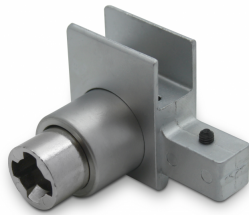

## ROBUSTUS Sliding Track Lock Without Cylinder ( Model: GSTR012 )

- The dimensions and design of the lock are coordinated with the Vitris runner profile and make for an aesthetically pleasing overall appearance.

- The patented dead bolt mechanism prevents the sliding door sections from being pushed apart.