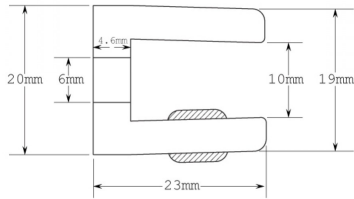

Round Shelf Support - 8mm to 10mm Glass - Chrome Finish (Model: H0027)

- Round shelf support suitable for 8mm to 10mm thick glass.
- Offers a different type of shelf support.
- This round shelf support comes with a 6mm diameter hole through the base for easy fixing.
- Shelf supports sold in pairs with a chrome finish.

Attributes:

Product Code: H0027

Unit Of Sale: Pair