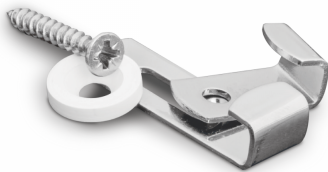

Chrome Mirror Fix Clips 6mm ( Model: H0052 )

Top-quality chrome on brass with polished lip.

The raised groove gives better cushioning and greater friction-grip.

Set consists of 2 fixed clips, 2 sliding (adjustable) clips.

Each with screws and washers.

Attributes:

**Product Code:** H0052

**Unit Of Sale:** Each

---