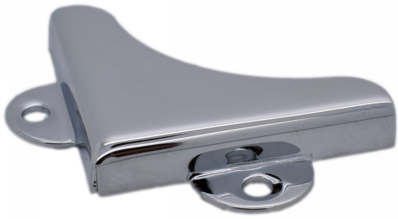

Chrome Plated Face Fixing Mirror Clips 4mm ( Model: H0058 )

Use on walls, or wardrobe doors or similar fixing conditions.

Attributes:

**Product Code:** H0058

**Unit Of Sale:** Each

---