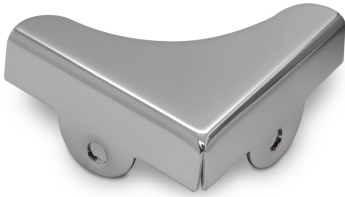

Side Fixing Mirror Corners Chrome Plated 32mm x 32mm ( Model: H0061 )

Suitable for use with 6mm thick mirrors.

32mm x 32mm in dimension.

Use on walls, or wardrobe doors or similar fixing conditions.

Attributes: