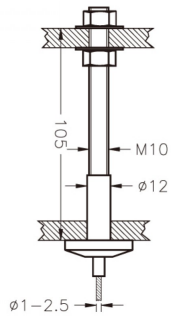

Ceiling Base Mount (Model: H0198)

For use with Suspension Wire (H0197), Floor Fixed Base (H0215), (H0201) & (H0202).

WEIGHT LIMITATIONS: When properly installed, loading weight for 4 wires (one range) is 38kgs, loading weight for each shelf is 12kgs.

Attributes:

Product Code: H0198

Unit Of Sale: Each