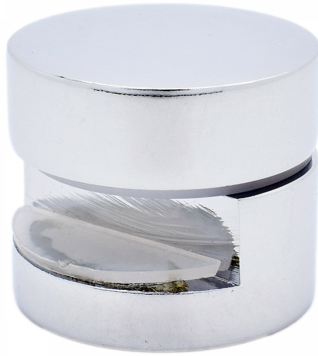

Off Wall Mirror/Sign Fixing 25mm Dia x 20mm Chrome ( Model: H0230 )

- Off wall mirror / sign fixing.
- Chrome Plated finish.
- 25mm Diameter x 20mm in Length.

**Attributes:**

**Product Code:** H0230

**Unit Of Sale:** Each