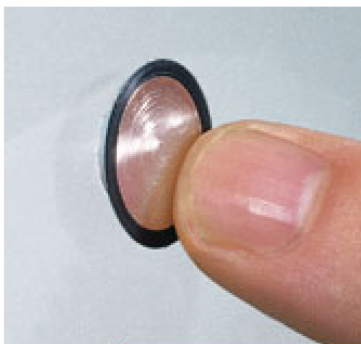

Easy-Fix CS Countersunk Glass Fixing - 6-8mm Glass ( Model: H0329 )

- The smallest point fitting for the interior mounting of elements in glass thickness of 6 and 8 mm.
- Easy-Fix CS 6/8 is made of high quality plastic, in transparent design and covered with different visually appealing cover plates in nickel (Stainless Steel Like).
- The soft support plate keeps the element to be fastened at a distance to the substructure. Thus, the point fitting can also be used as a spacer for the transport.
- Easy-Fix CS 6/8 is suitable for wall cladding, mirrors, glass signs, kitchen splashbacks, furniture and sanitary facilities.