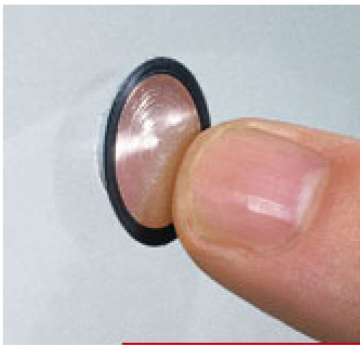

Easy-Fix CS Countersunk Glass Fixing -10-12mm Glass (Model: H0330)

- The smallest point fitting for the interior mounting of elements in glass thickness of 10 and 12 mm.
- Easy-Fix CS 10/12 is made of high quality plastic, in transparent design and covered with different visually appealing cover plates in nickel (Stainless Steel Like).
- The soft support plate keeps the element to be fastened at a distance to the substructure. Thus, the point fitting can also be used as a spacer for the transport.
- Easy-Fix CS 10/12 is suitable for wall cladding, mirrors, glass signs, kitchen splashbacks, furniture and sanitary facilities.