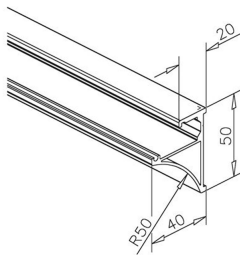

Glass Shelf Profile - 10mm or 8mm Glass - SS Effect (Model: H20075257)

- Glass Shelf Profile Supplied in 2.5 metre lengths.
- Suitable for 8 or 10mm thick toughened glass.
- Shelf profile is suitable for a maximum projection of 305mm.
- No drilling of the glass required. Easily mount the shelf profile with screws.
- Sold as SS Effect (slightly brushed finish), shades of SS may differ depending on suppliers
- Please select the appropriate glass thickness so you can be supplied with the correct gasket
- Dimensions of the glass shelf profile are 50mm x 40mm.

Attributes:

Product Code: H20075257

Unit Of Sale: 2.5mtr